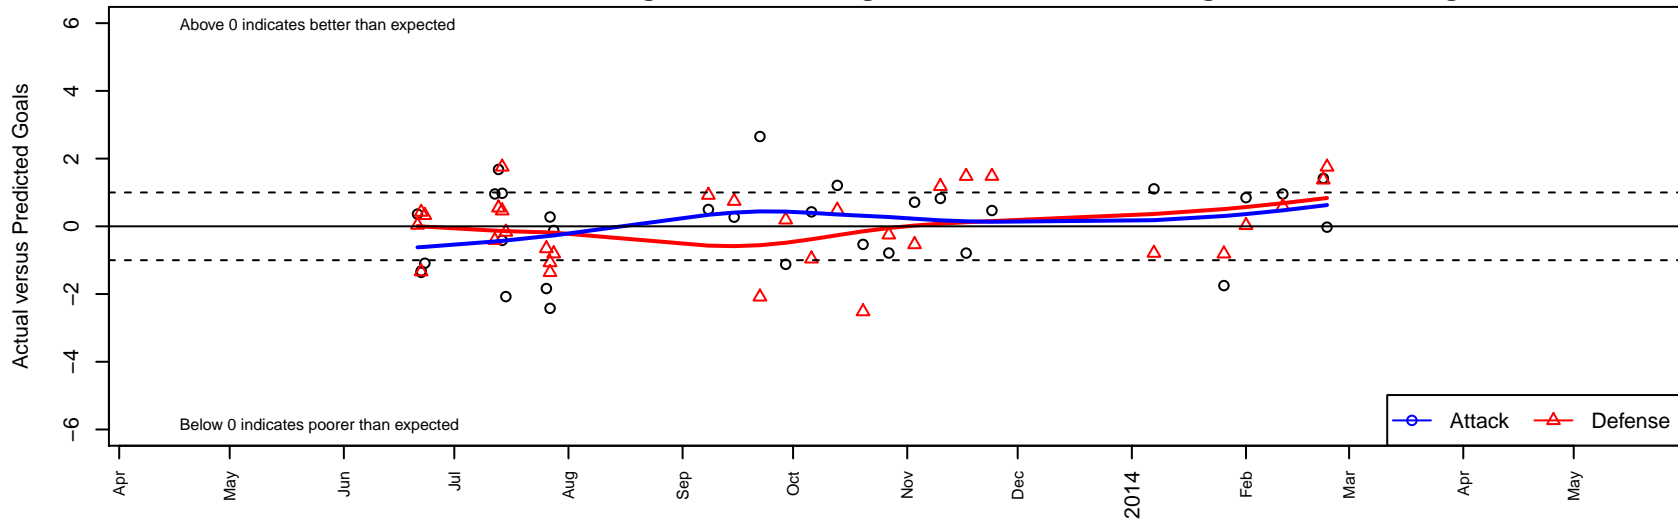

Crossfire Select Gonzalez B96

Crossfire Select SC
 Redmond, WA
 B96 total strength=1658
 attack=23.58 defense=16.21
 fall league = NPSL B18M1
 alt names used:
 Crossfire Select Gonzalez
 Crossfire Select B96 Gonzalez
 Crossfire Select B96-Gonzalez
 CROSSFIRE SELECT BU 17- RODRIGO (WA)

Venues played:
 Baker Blast U17-18
 Nike Crossfire Challenge Silver U17
 Crossfire Select Cup BU18 Select
 NPSL B18M1
 Challenge Cup B96

Crossfire Select Gonzalez B96
 Dots are actual minus expected GF (blue circles) and GA (red triangles).
 Blue line is smoothed change in attack strength. Red is smoothed change in defense strength.